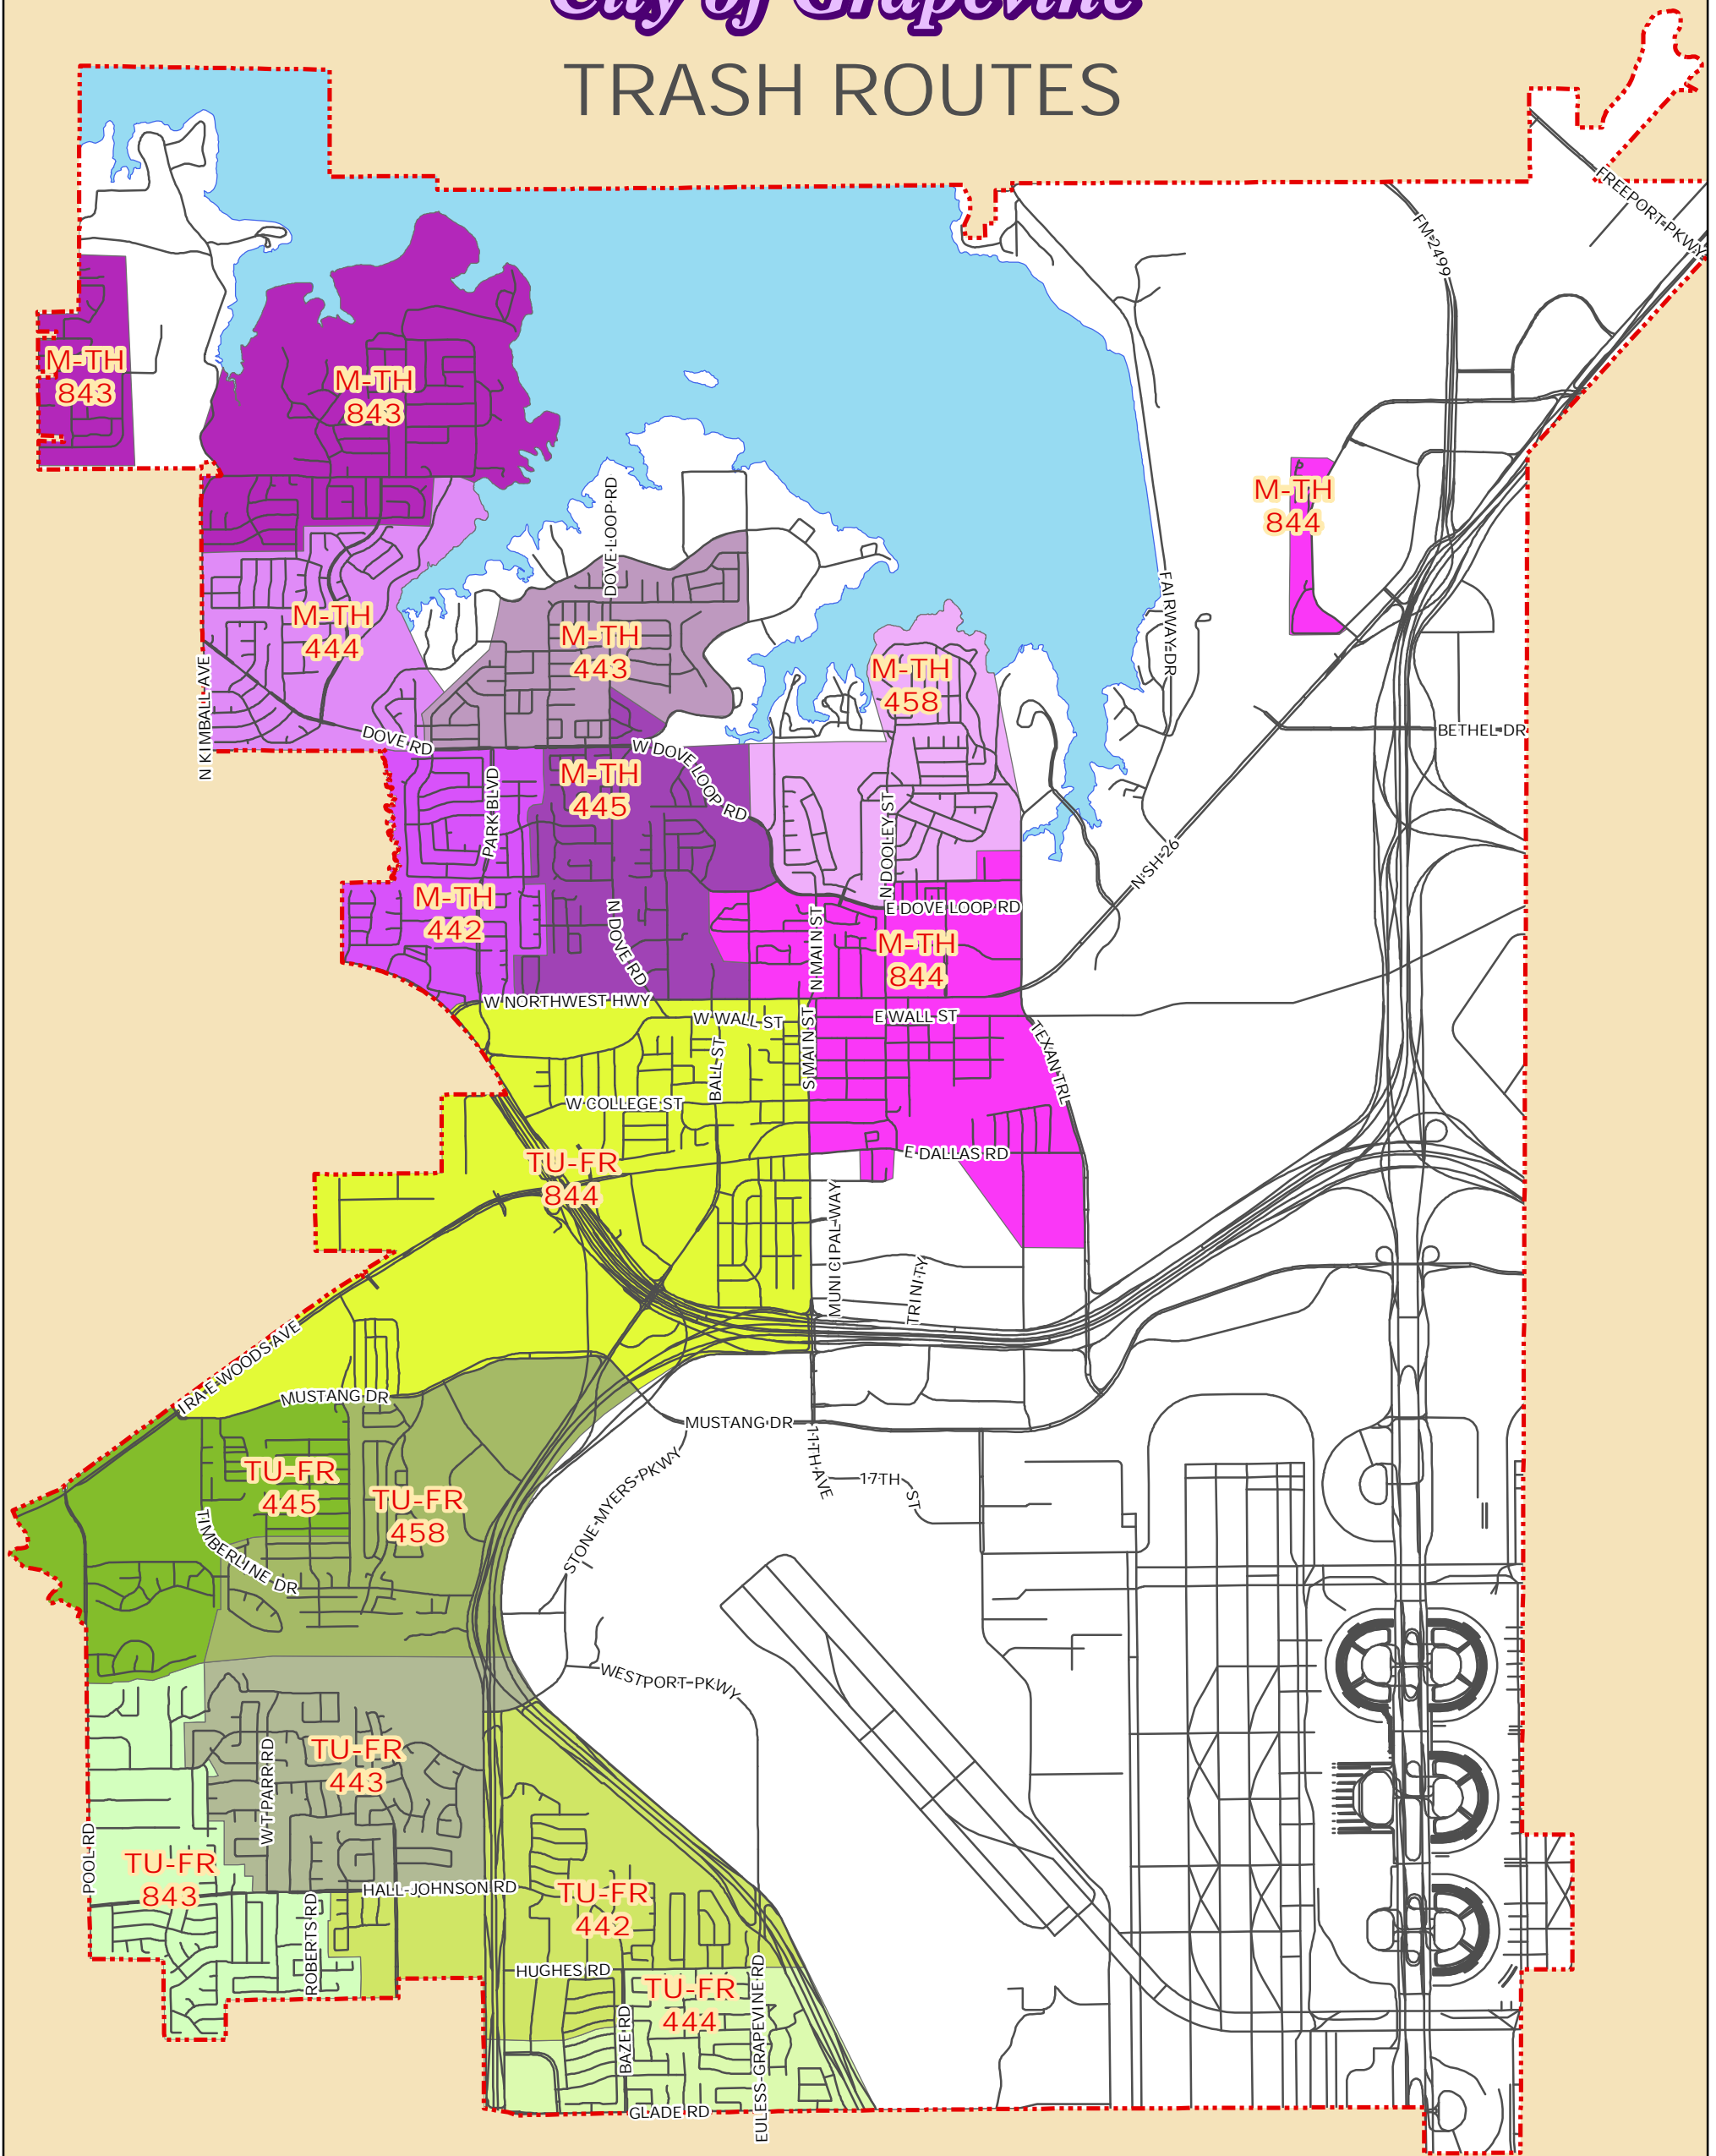

City of Grapevine

TRASH ROUTES

Trash Routes

Monday & Thursday

Tuesday & Friday