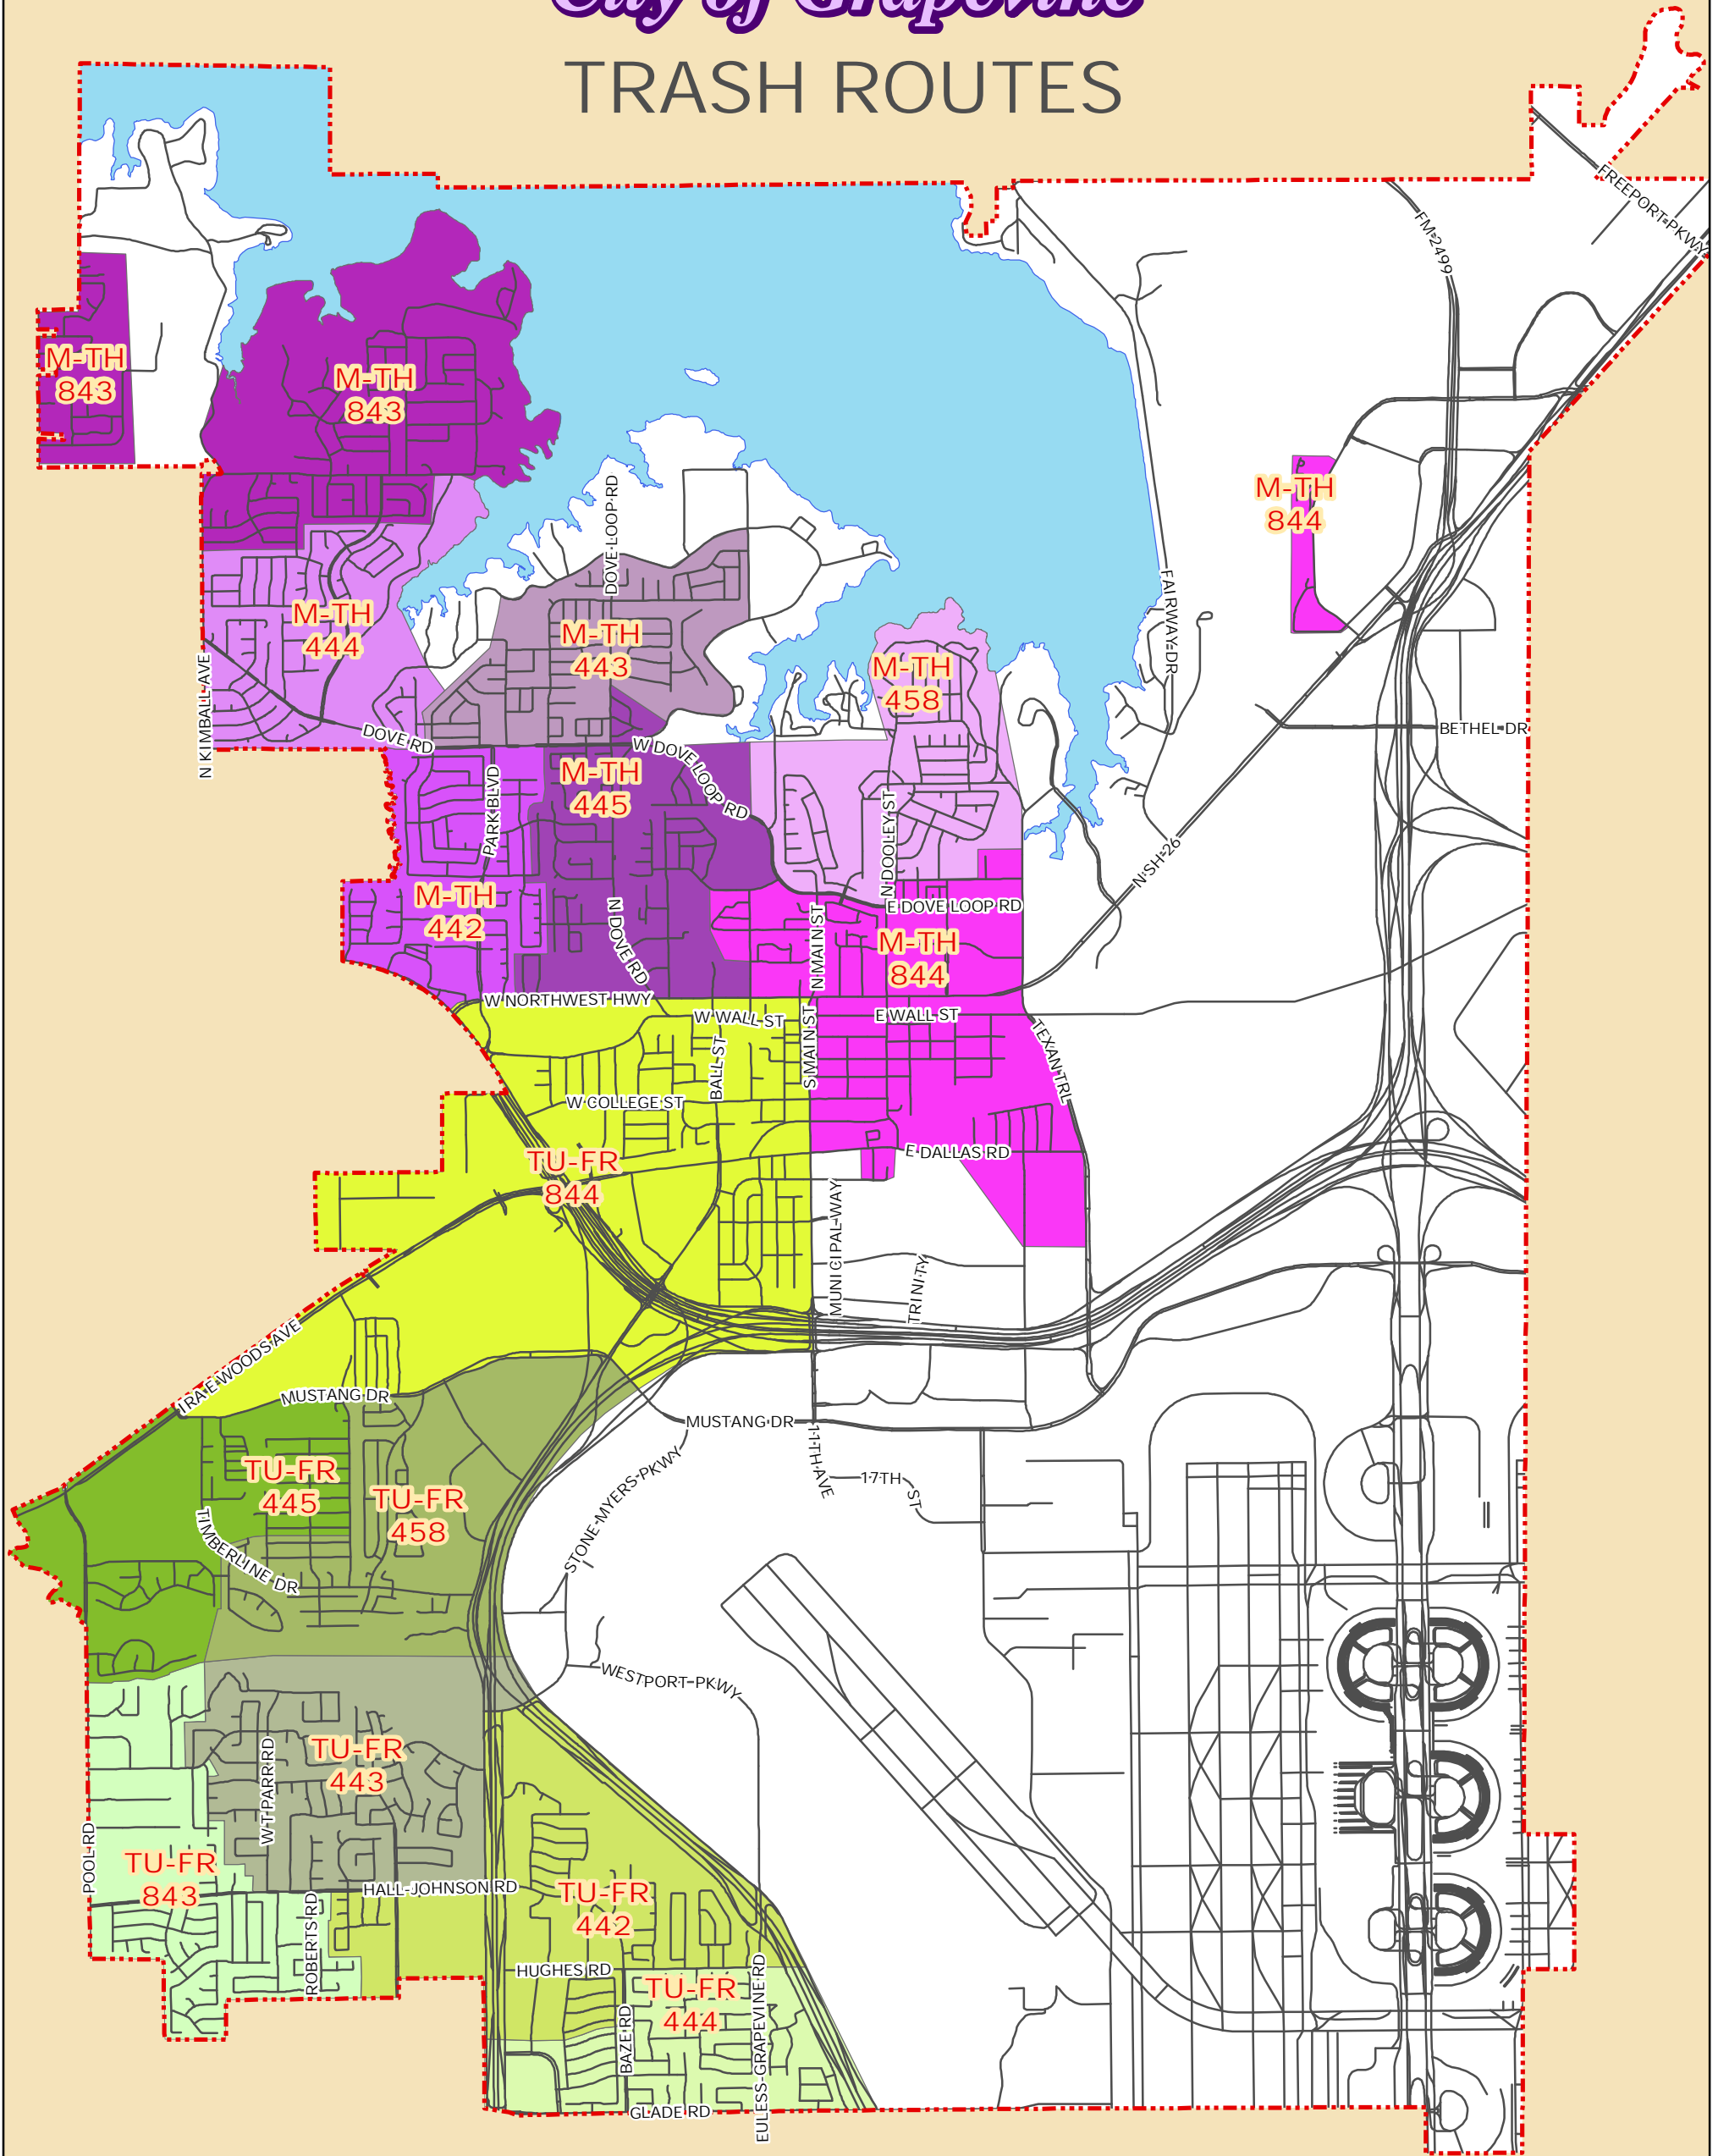

City of Grapevine

TRASH ROUTES

Trash Routes

Monday & Thursday

Tuesday & Friday